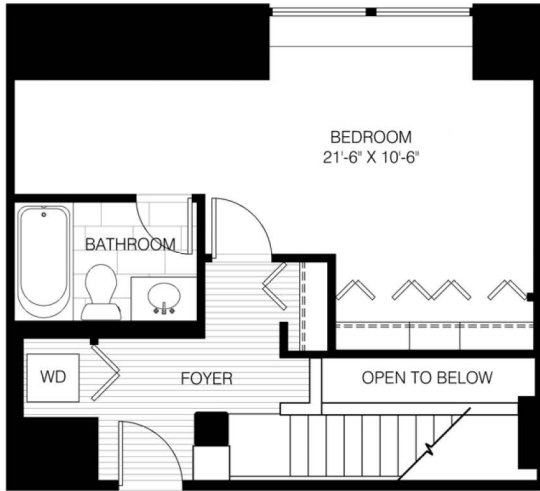

Apartment # 900 square feet

UPPER

LOWER