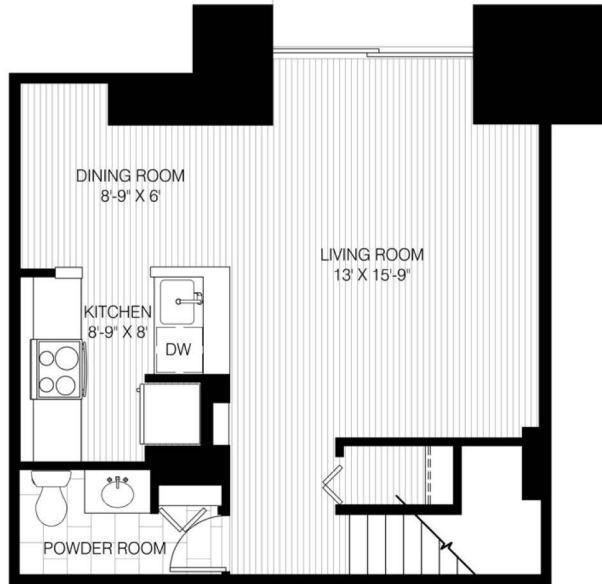

Apartment # 900 square feet

UPPER

LOWER