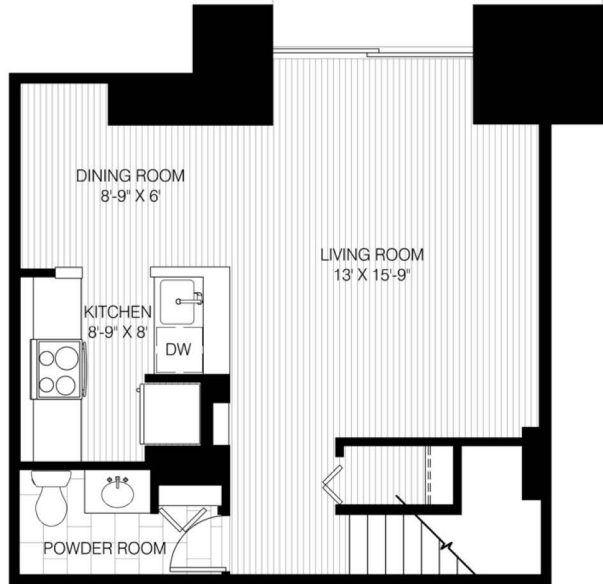

Apartment # 900 square feet

UPPER

LOWER