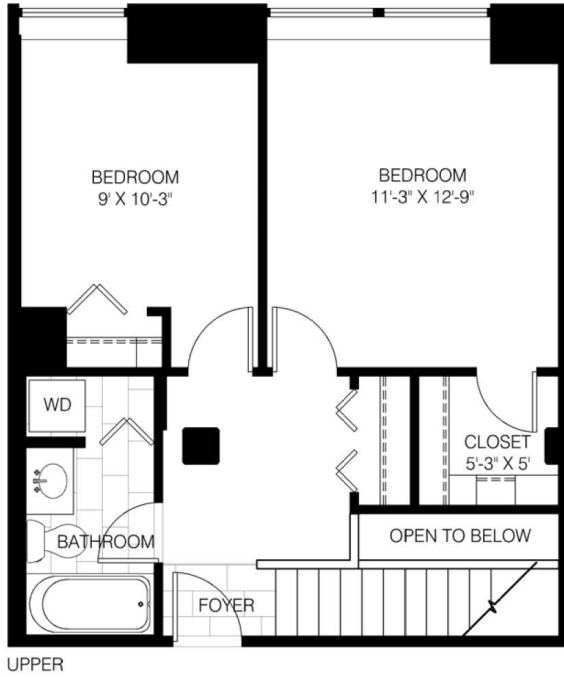

Chocolate Works

Apartment #117

1020 square feet

UPPER

LOWER