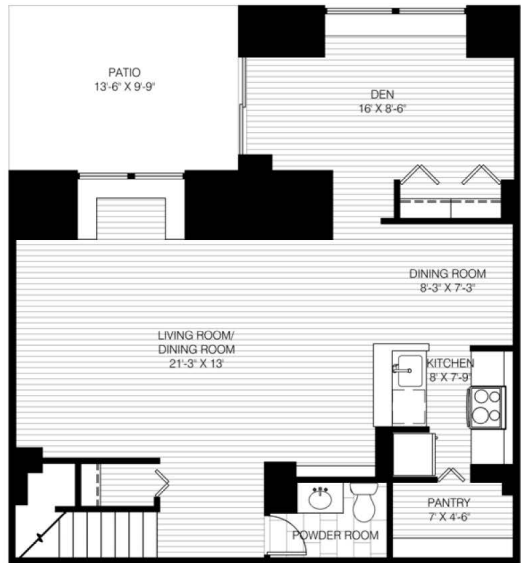

Chocolate Works

Apartment #125

1430 square feet

UPPER

LOWER