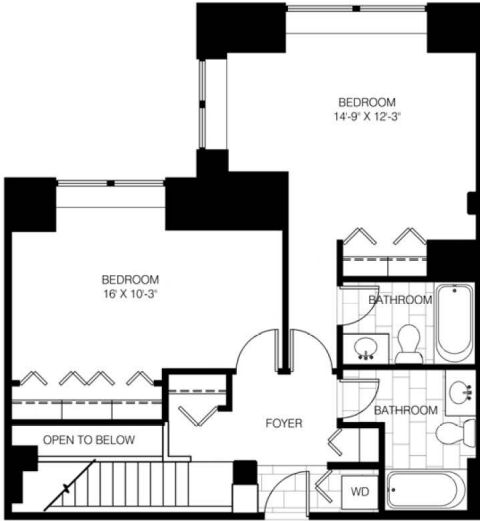

Chocolate Works

Apartment #125

1430 square feet

UPPER

LOWER